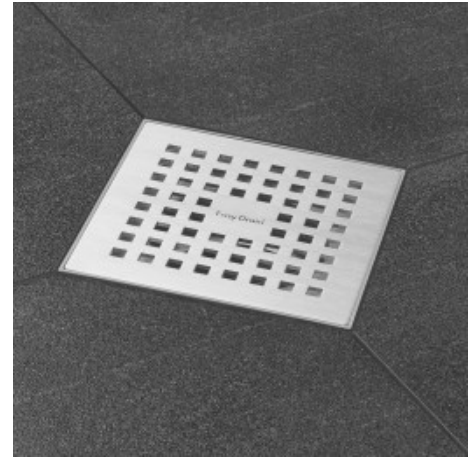

Aqua Quattro

Grate	Brushed stainless steel
Build-in set	MSI-1 / Water seal 50 mm

Aqua Quattro, the shower drain with revolutionary Multi technology. The square shaped Quattro is supplied as a complete set including screed cover for protection during installation and is suitable for every installation depth due to the height adjustable trap body and grate.

Product benefits

- Grate - height adjustable
- Installation depth - starting from 101 mm
- ABS Trap body - glueable, pivoted and height adjustable
- Drainage Syphon - removable and easy to clean

See technical drawings for exact dimensions

Technical Information:

Model:	Square shower drain
Characteristics:	Adjustable grate, EN 1253 certified, Wheelchair accessible
Min installation depth:	101 mm
Floor Finish:	Mosaic, Screed / Synthetic, Tile / Ceramic
Floor type:	Concrete / Sand cement
Grate material:	Brushed stainless steel
Installation option:	Floor
Pre-assembled sealing membrane:	Not included
Siphon:	Pivoted and adjustable drainage siphon, Cleanable drainage siphon, Height adjustable drainage siphon
Outlet:	Horizontal outlet
Max drainage capacity:	30 l/min
Water seal height:	50 mm
Connection:	50
Location in a shower:	Free in the floor
Grate pattern:	Quattro standard