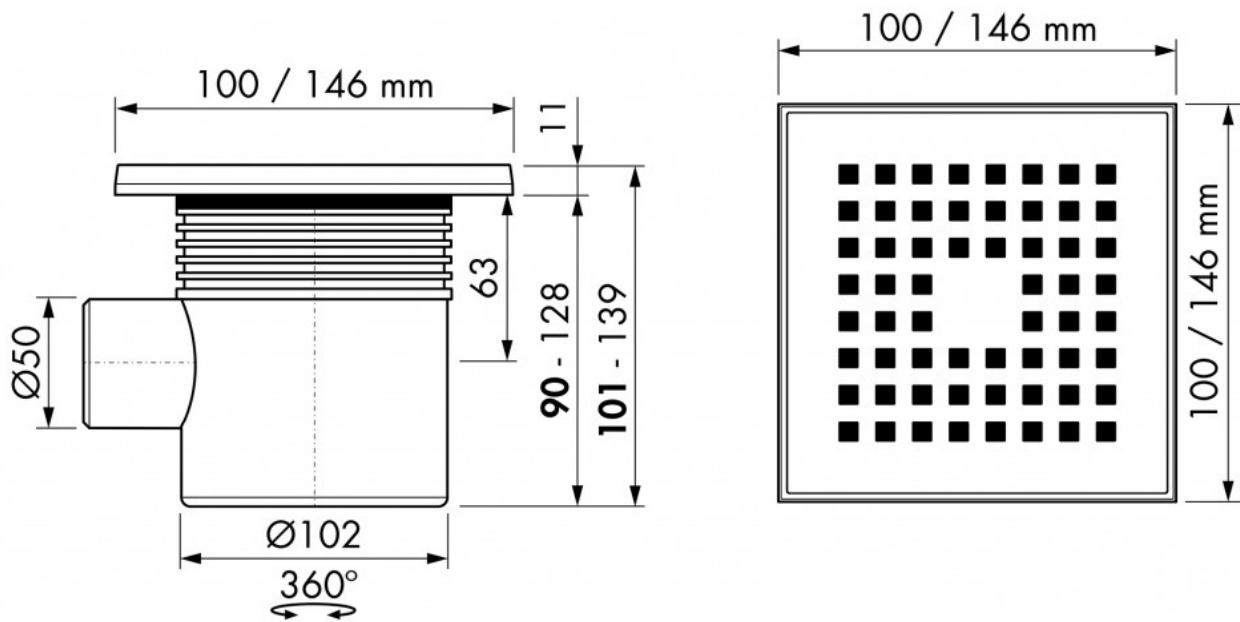

Aqua Quattro

Grate	Brushed stainless steel
Build-in set	MSI-1 / Water seal 50 mm

Aqua Quattro, the shower drain with revolutionary Multi technology. The square shaped Quattro is supplied as a complete set including screed cover for protection during installation and is suitable for every installation depth due to the height adjustable trap body and grate.

Product benefits

- Grate - height adjustable
- Installation depth - starting from 101 mm
- ABS Trap body - glueable, pivoted and height adjustable
- Drainage Syphon - removable and easy to clean

See technical drawings for exact dimensions

Technical Information:

Model:	Square shower drain
Characteristics:	Adjustable grate, EN 1253 certified, Wheelchair accessible
Min installation depth:	101 mm
Floor Finish:	Mosaic, Screed / Synthetic, Tile / Ceramic
Floor type:	Concrete / Sand cement
Grate material:	Brushed stainless steel
Installation option:	Floor
Pre-assembled sealing membrane:	Not included
Siphon:	Pivoted and adjustable drainage siphon, Cleanable drainage siphon, Height adjustable drainage siphon
Outlet:	Horizontal outlet
Max drainage capacity:	30 l/min
Water seal height:	50 mm
Connection:	50
Location in a shower:	Free in the floor
Grate pattern:	Quattro standard